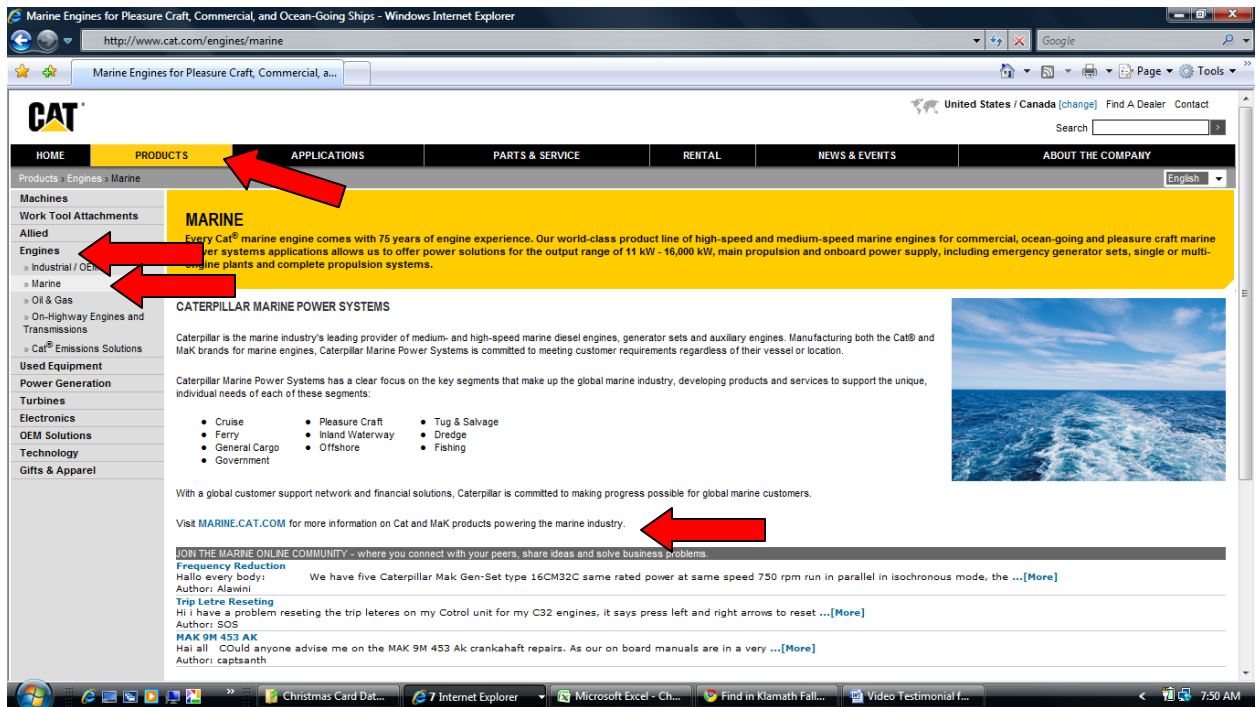

Testimonials for Upgrading Cat 3500 Marine Engines to Tier 2

Click on the Below Youtube links to hear testimonials related to upgrading to Tier 2 engines. These examples are from Cat 3500 Upgrade Kits.

This information is also available from Cat.com through the following steps:

- Go to www.cat.com